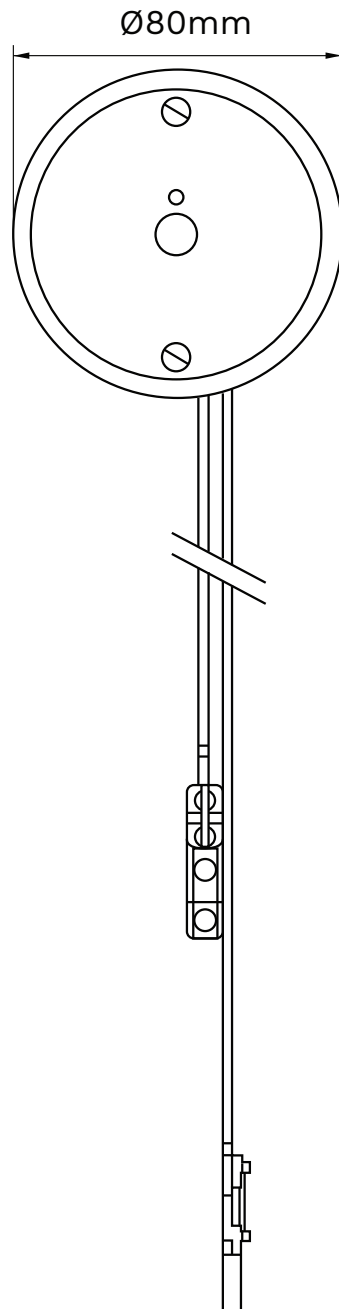

All measurements are in millimetres and should be used as a guide only