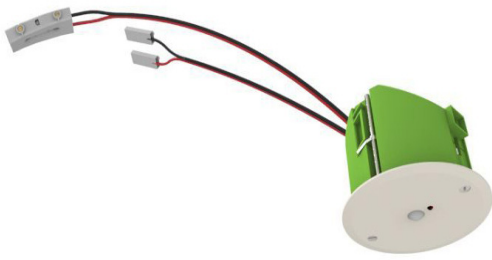

GPURE® SMARTEC PLUS - Ceiling Mounted Urinal Flushing Kit **PLUS6000**

Ceiling Mounted Urinal Flushing Kit with Adjustable Infrared Passive Detection, Solenoid Valve, Air Break & Mains Power Transformer - 5 Star 0.9 lpm

Product Features

- Adapted to heavy use locations
- Compact ceiling installation avoids problems with vandalism
- Sensitivity is easily adjustable
- Flush time is easily adjustable
- Automatic hygiene flush function available (every 6 hours)

Technical Information

Materials	Solenoid Valve: Plastic Ceiling Cover: Plastic
Inlet	15mm Female (G 1/2" BSP)
Outlet	40mm male (G 1 1/2" BSP)
Run time	1-20 seconds (Adjustable) Passive
Recommended Working Pressures	350kPa
Working Temperatures	5°C - 60°C
Warranty	2 years*
Input	900 mA (Mains Power Only)
Sensitivity	Up to 5 metres