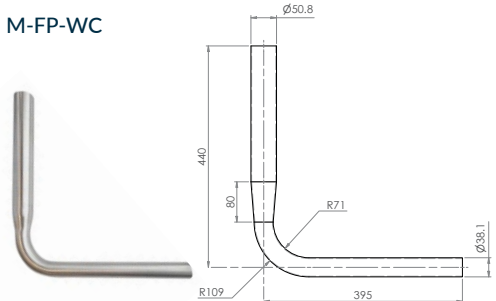

M-FP-WC

The Urinal Shop

Sydney - Head Office
1800 URINAL (874625)
(02) 9863 0968
info@theurinalshop.com.au