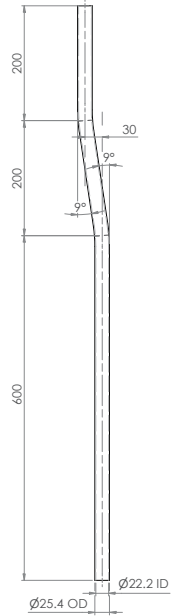

M-FP1000-C