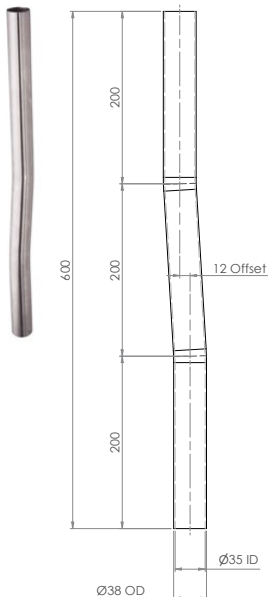

M-FP600-40