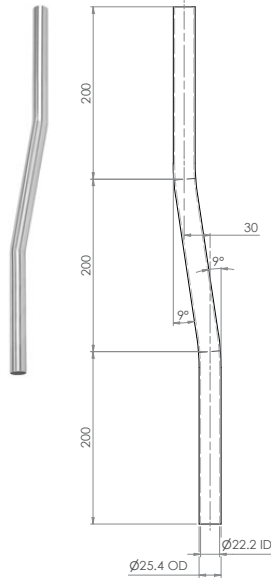

Plumbing & Sanitary

Flushpipes

M-FP600-C
(OFFSET URINAL/URINETTE FLUSHPIPE)

M-FP1000-C
(OFFSET URINAL/URINETTE FLUSHPIPE)

M-FP600-S
(STRAIGHT FLUSHPIPE)

M-FP600-40
(OFFSET FLUSHPIPE)

M-FP-WC
(90 DEGREE TAPERED FLUSHPIPE)

Custom options available on request

M-FP600-C

M-FP1000-C

M-FP600-40

M-FP600-S

M-FP-WC

The Urinal Shop

Sydney - Head Office
1800 URINAL (874625)
(02) 9863 0968
info@theurinalshop.com.au