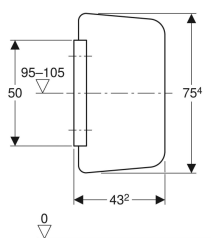

Geberit urinal division

Application purposes

- For mounting on solid walls or drywalls

Characteristics

- Partition wall made of glass, satinised on both sides

- Corrosion-resistant bracket
- Brushed and anodised bracket surface
- Covered installation

Technical data

Product material | ESG (toughened safety glass)

Scope of delivery

- Cover
- Wall-mounted holder
- Fastening material

Art. no.	Colour / surface	L	B	H
115.211.TD.1	white	43.2 cm	4 cm	75.4 cm
115.211.CD.1	anthracite	43.2 cm	4 cm	75.4 cm