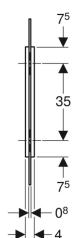

Geberit urinal division

Application purposes

- For mounting on solid walls or drywalls

Characteristics

- Partition wall made of glass, satinised on both sides

- Corrosion-resistant bracket
- Brushed and anodised bracket surface
- Covered installation

Technical data

Product material | ESG (toughened safety glass)

Scope of delivery

- Cover
- Wall-mounted holder
- Fastening material

Art. no.	Colour / surface	L	B	H
115.211.TD.1	white	43.2 cm	4 cm	75.4 cm
115.211.CD.1	anthracite	43.2 cm	4 cm	75.4 cm