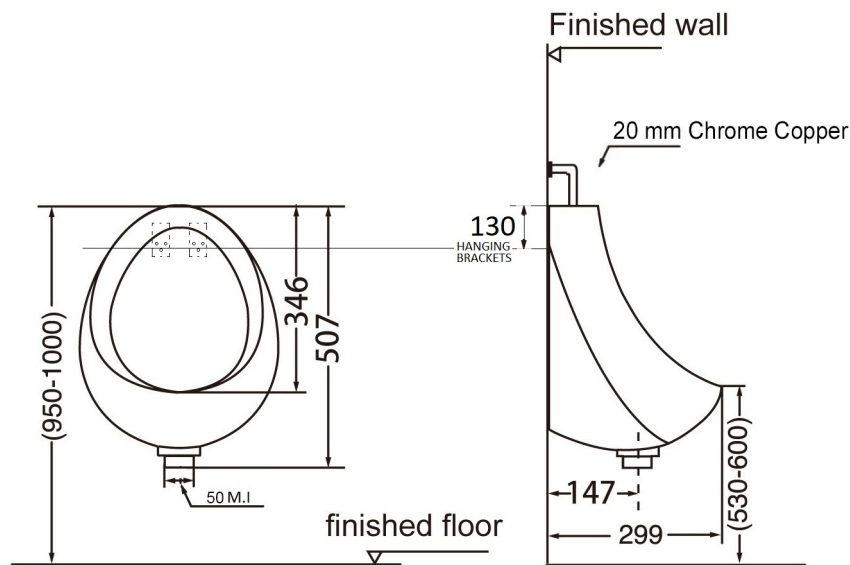

# LEON Urinal Spec

Part Code: TUS-THLU

## Description:

Top Inlet / Bottom Outlet Flushing Urinal.  
Designed for exposed pipework - Draining  
through the floor.

**The Urinal Shop**

Your one stop shop for anything to do with urinals and their accessories

# Mounting Instructions

530-600mm from floor  
to front lip of urinal

First install black seal  
onto the urinal.  
A small amount of silicon  
can be used.

Then push on the  
plain to screw  
connector. Silicon  
can be used.