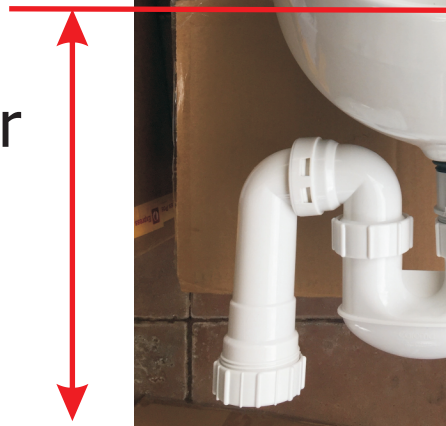

# LEON Urinal Spec

Part Code: TUS-THLU

## Description:

Top Inlet / Bottom Outlet Flushing Urinal.  
Designed for exposed pipework - Draining  
through the floor.

**The Urinal Shop**

Your one stop shop for anything to do with urinals and their accessories

# Mounting Instructions

530-600mm from floor  
to front lip of urinal

First install black seal  
onto the urinal.  
A small amount of silicon  
can be used.

Then push on the  
plain to screw  
connector. Silicon  
can be used.