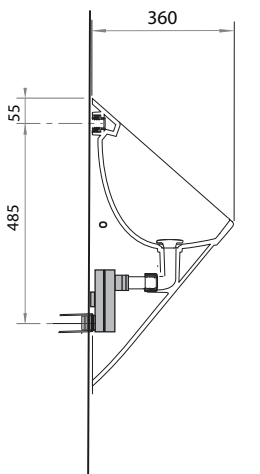

Envy Urinal with Urine Detecting Flush System

Product Code: PN360-A

The wall hung Envy Urinal with Urine Detecting Flushing System uses a solenoid valve to assist with automatic flushing. The flush is activated within 10 seconds after use. If the sensor does not detect any usage for 48 hours, the urinal will automatically flush. *Options available with setting.*

Specifications

Material	— Vitreous China
Outlet	— 50mm PVC DWV pipe
Inlet	— Nominal 20mm Copper Pipe
WELS	— 6 star rating, 0.8L avg flush
Flushing Device	— Urine Detecting Solenoid
PN360-A1	— Rough in Kit
PN360-A2	— Fit off Kit
W x D x H	— 290 x 360 x 685mm
Fixing Details	— Wall Fixing Kit included (OW99326)