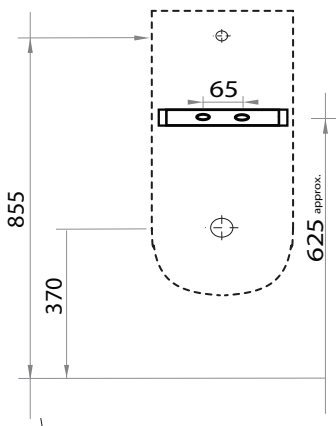

Envy Urinal with Urine Detecting Flush System

Product Code: PN360-A

The wall hung Envy Urinal with Urine Detecting Flushing System uses a solenoid valve to assist with automatic flushing. The flush is activated within 10 seconds after use. If the sensor does not detect any usage for 48 hours, the urinal will automatically flush. *Options available with setting.*

Specifications

Material	— Vitreous China
Outlet	— 50mm PVC DWV pipe
Inlet	— Nominal 20mm Copper Pipe
WELS	— 6 star rating, 0.8L avg flush
Flushing Device	— Urine Detecting Solenoid
PN360-A1	— Rough in Kit
PN360-A2	— Fit off Kit
W x D x H	— 290 x 360 x 685mm
Fixing Details	— Wall Fixing Kit included (OW99326)