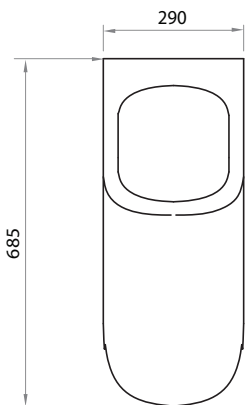

Envy Urinal with Urine Detecting Flush System

Product Code: PN360-A

The wall hung Envy Urinal with Urine Detecting Flushing System uses a solenoid valve to assist with automatic flushing. The flush is activated within 10 seconds after use. If the sensor does not detect any usage for 48 hours, the urinal will automatically flush. *Options available with setting.*

Specifications

Material	— Vitreous China
Outlet	— 50mm PVC DWV pipe
Inlet	— Nominal 20mm Copper Pipe
WELS	— 6 star rating, 0.8L avg flush
Flushing Device	— Urine Detecting Solenoid
PN360-A1	— Rough in Kit
PN360-A2	— Fit off Kit
W x D x H	— 290 x 360 x 685mm
Fixing Details	— Wall Fixing Kit included (OW99326)