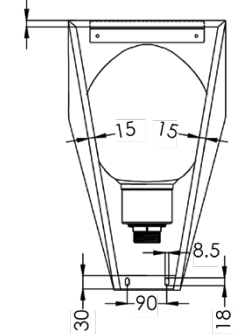

Plumbing & Sanitary

Pod Urinal

URN-TD-TI (TOP INLET)

- Pre-drilled fixing holes with wall bracket
- 1" MI BSP top inlet
- 2" MI BSP outlet
- Includes domed grate
- Fully conceals plumbing fixtures
- Constructed from 1.2mm 304 grade stainless steel
- In stock and available for immediate delivery

Top

Bottom

Side

Back

Bracket

Optional Top Inlet Accessories Kit M-URACCKIT

Includes pull chain cistern, sparge adaptor, flush pipe and nut and washer

Suggested mounting height from floor level to front rim:

Adults - 610mm

Children - 510mm