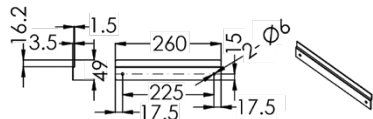

Top

Bottom

Side

Back

Bracket

Optional Top Inlet Accessories Kit M-URACCKIT

Includes pull chain cistern, sparge adaptor, flush pipe and nut and washer

Suggested mounting height from floor level to front rim:

Adults - 610mm

Children - 510mm