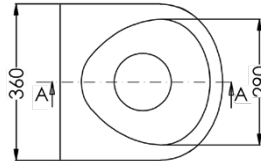

Plumbing & Sanitary

Pod Urinal

URN-TD-TI (TOP INLET)

- Pre-drilled fixing holes with wall bracket
- 1" MI BSP top inlet
- 2" MI BSP outlet
- Includes domed grate
- Fully conceals plumbing fixtures
- Constructed from 1.2mm 304 grade stainless steel
- In stock and available for immediate delivery

Top

Bottom

Side

Back

Bracket

Optional Top Inlet Accessories Kit M-URACCKIT

Includes pull chain cistern, sparge adaptor, flush pipe and nut and washer

Suggested mounting height from floor level to front rim:

Adults - 610mm

Children - 510mm