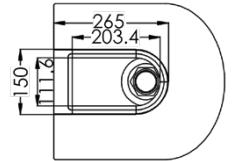

Plumbing & Sanitary

Pod Urinal

URN-TD-TI (TOP INLET)

- Pre-drilled fixing holes with wall bracket
- 1" MI BSP top inlet
- 2" MI BSP outlet
- Includes domed grate
- Fully conceals plumbing fixtures
- Constructed from 1.2mm 304 grade stainless steel
- In stock and available for immediate delivery

Top

Bottom

Side

Back

Bracket

Optional Top Inlet Accessories Kit M-URACCKIT

Includes pull chain cistern, sparge adaptor, flush pipe and nut and washer

Suggested mounting height from floor level to front rim:

Adults - 610mm

Children - 510mm