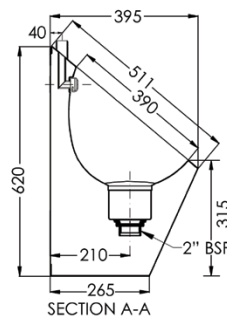

Plumbing & Sanitary

Pod Urinal

URN-TD-TI (TOP INLET)

- Pre-drilled fixing holes with wall bracket
- 1" MI BSP top inlet
- 2" MI BSP outlet
- Includes domed grate
- Fully conceals plumbing fixtures
- Constructed from 1.2mm 304 grade stainless steel
- In stock and available for immediate delivery

Top

Bottom

Side

Back

Bracket

Optional Top Inlet Accessories Kit M-URACCKIT

Includes pull chain cistern, sparge adaptor, flush pipe and nut and washer

Suggested mounting height from floor level to front rim:

Adults - 610mm

Children - 510mm