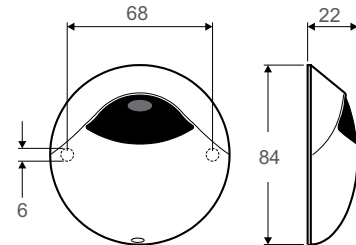

Rada Pulse & Mono Control Urinal Flushing Sensors

No-touch, Water Savings

Rada Pulse and Mono Control no touch urinal flushing systems incorporate programmable flush times and automatic duty flushing for improved hygiene and water savings.

Single stall urinals can be flushed using either the Rada 125 ceiling sensor or the Rada 122 wall sensor. Two stall urinals can be flushed using the Rada 126 ceiling sensor.

Rada Pulse: Each sensor system is connected up to the Rada Pulse Control Box which controls up to 10 outlets.

Rada Mono Control: This is a single operating system that controls an individual outlet.

Materials

122 Sensor: Chromium plated durable engineering plastic with shatterproof plastic sensing window.

125 and 126 Sensor: Base: ABS; Cover: Polycarbonate

Solenoid Valve: Body material fibreglass polyimide.

Sensor Range

Rada 122 sensor: 0-550mm out from wall

Rada 125 sensor: 400mm square detection zone at 2.5m below ceiling.

Rada 126 sensor: 400 x 1200mm detection zone at 2.5m below ceiling.

Approvals

ATS 5200.020 LIC 21095

Rada 122 Wall Sensor - Urinal

Pressure Range

Solenoid valve: 20 – 1000 kPa

Electrical

Supply Voltage: 240 V AC to 12V AC + 10% 50/60Hz via the Rada Pulse Control Box or Rada Control Module. 12 V AC wiring (not supplied) from the Pulse Control Box to the solenoid valves.

Sensors are supplied with 3m cable which can be extended by using CAT5 UTP or CAT5 STP twisted pair data cable (not supplied).

Urinal Sensor Detection Zone

Commissioning & Maintenance

Refer to the Product Manual for detailed instructions. For further information on replacement parts and service contact Thornthwaite on 1300 137 170.

Warranty

1 year subject to manufacturer's conditions.