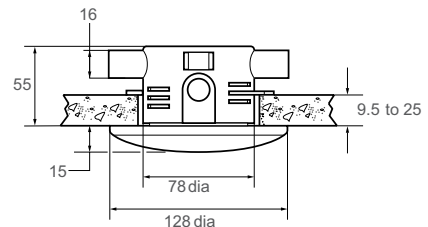

Approvals

ATS 5200.020 LIC 21095

Rada 122 Wall Sensor - Urinal

Rada 125/126 Ceiling Sensor - Urinal

Pressure Range

Solenoid valve: 20 – 1000 kPa

Electrical

Supply Voltage: 240 V AC to 12V AC + 10% 50/60Hz via the Rada Pulse Control Box or Rada Control Module. 12 V AC wiring (not supplied) from the Pulse Control Box to the solenoid valves.

Sensors are supplied with 3m cable which can be extended by using CAT5 UTP or CAT5 STP twisted pair data cable (not supplied).

Urinal Sensor Detection Zone

Rada 122 Sensor Rada 125 Sensor Rada 126 Sensor