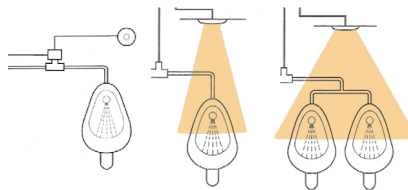

Single stall urinals can be flushed using either the Rada 125 ceiling sensor or the Rada 122 wall sensor. Two stall urinals can be flushed using the Rada 126 ceiling sensor.

Rada Pulse: Each sensor system is connected up to the Rada Pulse Control Box which controls up to 10 outlets.

Approvals

ATS 5200.020 LIC 21095

Rada 122 Wall Sensor - Urinal

Rada 125/126 Ceiling Sensor - Urinal

Pressure Range

Solenoid valve: 20 – 1000 kPa

Electrical

Supply Voltage: 240 V AC to 12V AC + 10% 50/60Hz via the Rada Pulse Control Box or Rada Control Module. 12 V AC wiring (not supplied) from the Pulse Control Box to the solenoid valves.

Sensors are supplied with 3m cable which can be extended by using CAT5 UTP or CAT5 STP twisted pair data cable (not supplied).

Urinal Sensor Detection Zone

Rada 122 Sensor Rada 125 Sensor Rada 126 Sensor