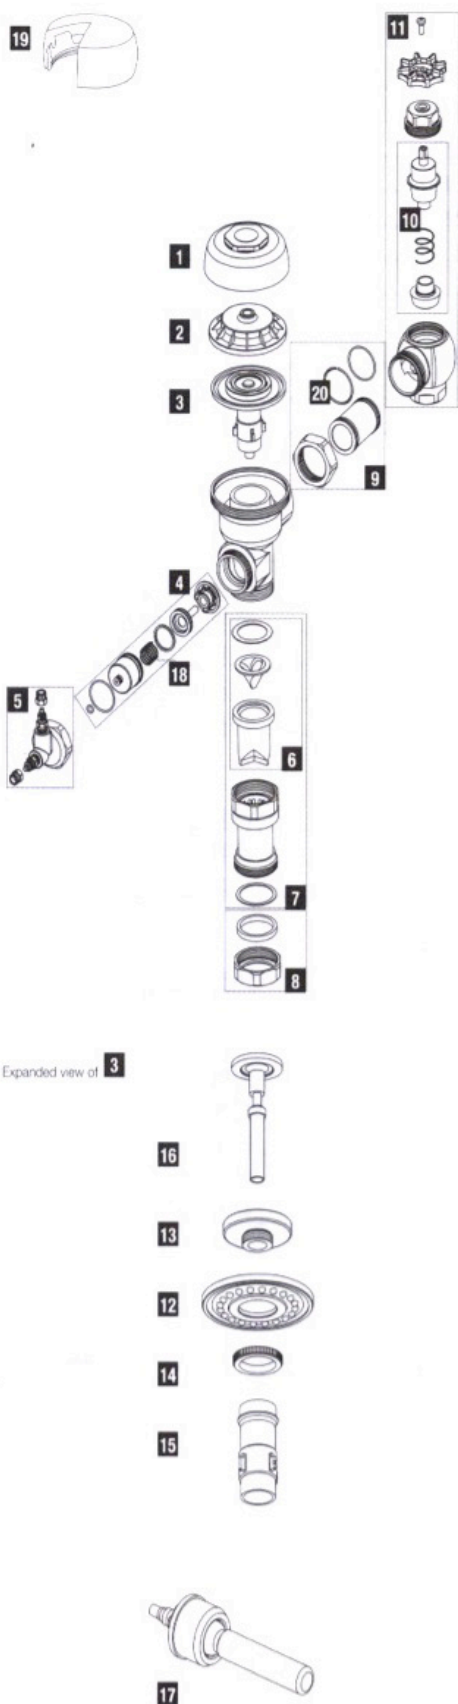

Flush Valves Spare Parts List

Ref	Product Code	Description
9	91010	Sloan Tail & Coupling Kit Brass
2	91022	Sloan Royal Inside Cover Kit - A-71
4	91044	Sloan Hyd Actuator Cartridge
	91044LP	Sloan Hyd Act Cart with EL113 push rod
8	91055	Sloan F/Pipe Nut & Washer CP
8	91130	Sloan Nut & Rubber Kit Concealed
1	91155	Sloan Flush Valve Lid - A-72
1	91163	Sloan Flush Valve Cover - A-72
5	91165	Sloan Actuator Housing Assembly
	91170	Sloan sub assembly insert Repair Kit - HY-32A
3	91176	Sloan Repair Kit - Urinal
3	91177	Sloan Repair Kit - WC
9	91184	Sloan Tail & Coupling Kit Chrome
18	91186	Sloan Flush Valve ½ spring
	91167	Sloan EL113-A low pressure push rod

SLOAN FLUSH VALVE STOPCOCK PARTS

11	91067	Sloan Stopcock Chrm Plated 25mm
11	91150	Sloan Stopcock Brass Concl'd 25mm
20	91153	Sloan Tailpiece Washer Only
19	91178	Vandal Proof Cover Kit SC
11	91180	Stopcock RB 40mm
10	91193	Sloan Stopcock Repair Kit
11	91201	Stopcock CP 40mm

SLOAN FLUSH VALVE PUSH BUTTON & HANDLE PARTS

17	91050	Sloan Handle Assembly - B-32-A
	91051	Sloan Handle Repair Kit - B-50-A
	91053	Sloan 3" Push Button Assembly Kit

Flush Valves Spare Parts List

Ref	Product Code	Description
1	91037	Sloan F/Valve HY33A Button Assembly
4	91052	Sloan HY111A C/P Metal Push Button Kit
2	91054	Sloan F/Valve HY100A Button Assembly
7	91057	Sloan Hyd Actuator Sub Assembly Kit
3	91157	Sloan HY1000A Black Button and Flange Kit
	91187	Sloan F/Valve Full Spring
	91196	Sloan HY1000AC/P - Chromed Black Button Only