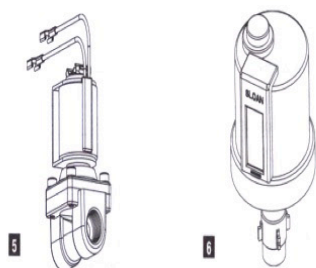

SLOAN FLUSH VALVE VACUUM BREAKER PARTS

7	91048	Sloan Vacuum Breaker Concealed
6	91068	Sloan Vacuum Breaker Repair Kit
7	91066	Sloan Vacuum Breaker Chrome Pl

SLOAN FLUSH VALVE DIAPHRAGM PARTS

12	91008	Sloan F/V Diaphragm - A-156-A
13	91017	Sloan Moulded Disc - A-15-A
16	91143	F/Valve Trip Valve White
14	91148	F/Valve Black Ring Paraflow
16	91149	F/Valve Trip Valve Green
14	91152	F/Valve Blue Refill Head Ring
15	91154	Sloan Flush Valve Guide Assembly
3	91176	Sloan Repair Kit - Urinal
3	91177	Sloan Repair Kit - WC
16	91185	F/Valve Trip Valve Blue
14	91195	F/Valve Black Ring A170 3-6L

SLOAN FLUSH VALVE PUSH BUTTON & HANDLE PARTS

17	91050	Sloan Handle Assembly - B-32-A
	91051	Sloan Handle Repair Kit - B-50-A
	91053	Sloan 3" Push Button Assembly Kit

Flush Valves Spare Parts List

Ref	Product Code	Description
1	91037	Sloan F/Valve HY33A Button Assembly
4	91052	Sloan HY111A C/P Metal Push Button Kit
2	91054	Sloan F/Valve HY100A Button Assembly
7	91057	Sloan Hyd Actuator Sub Assembly Kit
3	91157	Sloan HY1000A Black Button and Flange Kit
	91187	Sloan F/Valve Full Spring
	91196	Sloan HY1000AC/P - Chromed Black Button Only

SLOAN FLUSH VALVE MISCELLANEOUS

	91025	F/Valve Tube ¼" x 1 Metre
5	91027	F/Valve Solenoid Valve - (15mm for loop installs)
	91028	Sloan Elec Solenoid Valve
	91029	Elec Cartridge to go with Sloan Solenoid - EL-128-A
	91034	No. 27 O'Ring Sloan 900 Series
	91045	Sloan Tube Fitting Nut
	91133	Adaptor Hush to Sloan
	91161	F/Valve Unibra Adaptor
	91172	Adaptor Gloria to Sloan
	42130	Sloan 'Uppercut' Dual Flush Handle Kit