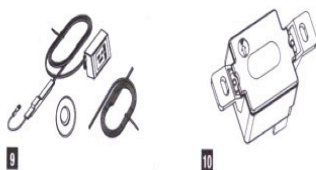

SLOAN FLUSH VALVE VACUUM BREAKER PARTS

7	91048	Sloan Vacuum Breaker Concealed
6	91068	Sloan Vacuum Breaker Repair Kit
7	91066	Sloan Vacuum Breaker Chrome Pl

SLOAN FLUSH VALVE DIAPHRAGM PARTS

12	91008	Sloan F/V Diaphragm - A-156-A
13	91017	Sloan Moulded Disc - A-15-A
16	91143	F/Valve Trip Valve White
14	91148	F/Valve Black Ring Paraflow
16	91149	F/Valve Trip Valve Green
14	91152	F/Valve Blue Refill Head Ring
15	91154	Sloan Flush Valve Guide Assembly
3	91176	Sloan Repair Kit - Urinal
3	91177	Sloan Repair Kit - WC
16	91185	F/Valve Trip Valve Blue
14	91195	F/Valve Black Ring A170 3-6L

SLOAN FLUSH VALVE PUSH BUTTON & HANDLE PARTS

17	91050	Sloan Handle Assembly - B-32-A
	91051	Sloan Handle Repair Kit - B-50-A
	91053	Sloan 3" Push Button Assembly Kit

Flush Valves Spare Parts List

Ref	Product Code	Description
1	91037	Sloan F/Valve HY33A Button Assembly
4	91052	Sloan HY111A C/P Metal Push Button Kit
2	91054	Sloan F/Valve HY100A Button Assembly
7	91057	Sloan Hyd Actuator Sub Assembly Kit
3	91157	Sloan HY1000A Black Button and Flange Kit
	91187	Sloan F/Valve Full Spring
	91196	Sloan HY1000AC/P - Chromed Black Button Only

SLOAN FLUSH VALVE MISCELLANEOUS

	91025	F/Valve Tube ¼" x 1 Metre
5	91027	F/Valve Solenoid Valve - (15mm for loop installs)
	91028	Sloan Elec Solenoid Valve
	91029	Elec Cartridge to go with Sloan Solenoid - EL-128-A
	91034	No. 27 O'Ring Sloan 900 Series
	91045	Sloan Tube Fitting Nut
	91133	Adaptor Hush to Sloan
	91161	F/Valve Unibra Adaptor
	91172	Adaptor Gloria to Sloan
	42130	Sloan 'Uppercut' Dual Flush Handle Kit