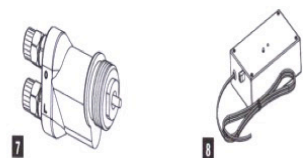

SLOAN FLUSH VALVE VACUUM BREAKER PARTS

7	91048	Sloan Vacuum Breaker Concealed
6	91068	Sloan Vacuum Breaker Repair Kit
7	91066	Sloan Vacuum Breaker Chrome Pl

SLOAN FLUSH VALVE DIAPHRAGM PARTS

12	91008	Sloan F/V Diaphragm - A-156-A
13	91017	Sloan Moulded Disc - A-15-A
16	91143	F/Valve Trip Valve White
14	91148	F/Valve Black Ring Paraflow
16	91149	F/Valve Trip Valve Green
14	91152	F/Valve Blue Refill Head Ring
15	91154	Sloan Flush Valve Guide Assembly
3	91176	Sloan Repair Kit - Urinal
3	91177	Sloan Repair Kit - WC
16	91185	F/Valve Trip Valve Blue
14	91195	F/Valve Black Ring A170 3-6L

SLOAN FLUSH VALVE PUSH BUTTON & HANDLE PARTS

17	91050	Sloan Handle Assembly - B-32-A
	91051	Sloan Handle Repair Kit - B-50-A
	91053	Sloan 3" Push Button Assembly Kit

Flush Valves Spare Parts List

Ref	Product Code	Description
1	91037	Sloan F/Valve HY33A Button Assembly
4	91052	Sloan HY111A C/P Metal Push Button Kit
2	91054	Sloan F/Valve HY100A Button Assembly
7	91057	Sloan Hyd Actuator Sub Assembly Kit
3	91157	Sloan HY1000A Black Button and Flange Kit
	91187	Sloan F/Valve Full Spring
	91196	Sloan HY1000AC/P - Chromed Black Button Only

SLOAN FLUSH VALVE MISCELLANEOUS

	91025	F/Valve Tube ¼" x 1 Metre
5	91027	F/Valve Solenoid Valve - (15mm for loop installs)
	91028	Sloan Elec Solenoid Valve
	91029	Elec Cartridge to go with Sloan Solenoid - EL-128-A
	91034	No. 27 O'Ring Sloan 900 Series
	91045	Sloan Tube Fitting Nut
	91133	Adaptor Hush to Sloan
	91161	F/Valve Unibra Adaptor
	91172	Adaptor Gloria to Sloan
	42130	Sloan 'Uppercut' Dual Flush Handle Kit