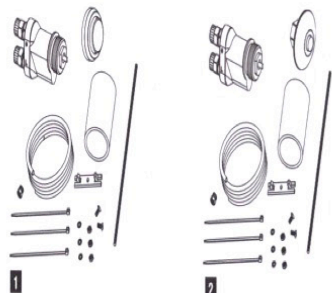

SLOAN FLUSH VALVE STOPCOCK PARTS

11	91067	Sloan Stopcock Chrm Plated 25mm
11	91150	Sloan Stopcock Brass Concl'd 25mm
20	91153	Sloan Tailpiece Washer Only
19	91178	Vandal Proof Cover Kit SC
11	91180	Stopcock RB 40mm
10	91193	Sloan Stopcock Repair Kit
11	91201	Stopcock CP 40mm

SLOAN FLUSH VALVE VACUUM BREAKER PARTS

7	91048	Sloan Vacuum Breaker Concealed
6	91068	Sloan Vacuum Breaker Repair Kit
7	91066	Sloan Vacuum Breaker Chrome Pl

SLOAN FLUSH VALVE DIAPHRAGM PARTS

12	91008	Sloan F/V Diaphragm - A-156-A
13	91017	Sloan Moulded Disc - A-15-A
16	91143	F/Valve Trip Valve White
14	91148	F/Valve Black Ring Paraflow
16	91149	F/Valve Trip Valve Green
14	91152	F/Valve Blue Refill Head Ring
15	91154	Sloan Flush Valve Guide Assembly
3	91176	Sloan Repair Kit - Urinal
3	91177	Sloan Repair Kit - WC
16	91185	F/Valve Trip Valve Blue
14	91195	F/Valve Black Ring A170 3-6L

SLOAN FLUSH VALVE PUSH BUTTON & HANDLE PARTS

17	91050	Sloan Handle Assembly - B-32-A
	91051	Sloan Handle Repair Kit - B-50-A
	91053	Sloan 3" Push Button Assembly Kit

Flush Valves Spare Parts List

Ref	Product Code	Description
1	91037	Sloan F/Valve HY33A Button Assembly
4	91052	Sloan HY111A C/P Metal Push Button Kit
2	91054	Sloan F/Valve HY100A Button Assembly
7	91057	Sloan Hyd Actuator Sub Assembly Kit
3	91157	Sloan HY1000A Black Button and Flange Kit
	91187	Sloan F/Valve Full Spring
	91196	Sloan HY1000AC/P - Chromed Black Button Only

SLOAN FLUSH VALVE MISCELLANEOUS

	91025	F/Valve Tube ¼" x 1 Metre
5	91027	F/Valve Solenoid Valve - (15mm for loop installs)
	91028	Sloan Elec Solenoid Valve
	91029	Elec Cartridge to go with Sloan Solenoid - EL-128-A
	91034	No. 27 O'Ring Sloan 900 Series
	91045	Sloan Tube Fitting Nut
	91133	Adaptor Hush to Sloan
	91161	F/Valve Unibra Adaptor
	91172	Adaptor Gloria to Sloan
	42130	Sloan 'Uppercut' Dual Flush Handle Kit