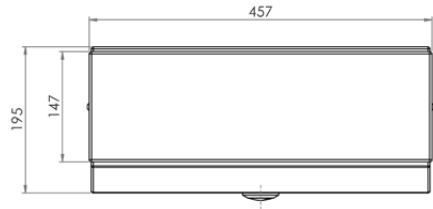

Plumbing & Sanitary

Stainless Steel Front Press Cistern

AB-CIS-FP (BOTTOM ENTRY)

- Water saving half flush feature
- Adjustable inlet and outlet valves for setting the required flushing volume
- Buttons located on front of cistern
- Constructed from high quality 1.2mm 304 grade stainless steel
- Reversible inlet valve - suits left or right
- 50mm BSP outlet

Top