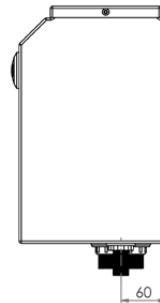

The Urinal Shop

Sydney - Head Office
1800 URINAL (874625)
(02) 9863 0968
info@theurinalshop.com.au