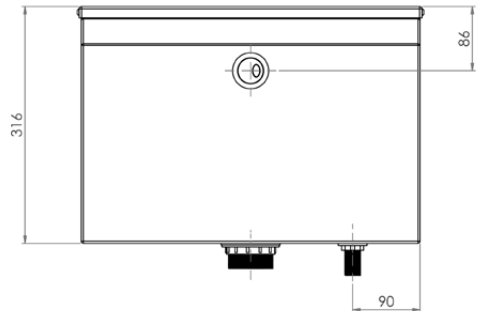

Plumbing & Sanitary

Stainless Steel Front Press Cistern

AB-CIS-FP (BOTTOM ENTRY)

- Water saving half flush feature
- Adjustable inlet and outlet valves for setting the required flushing volume
- Buttons located on front of cistern
- Constructed from high quality 1.2mm 304 grade stainless steel
- Reversible inlet valve - suits left or right
- 50mm BSP outlet

Front

Side

The Urinal Shop

Sydney - Head Office
1800 URINAL (874625)
(02) 9863 0968
info@theurinalshop.com.au