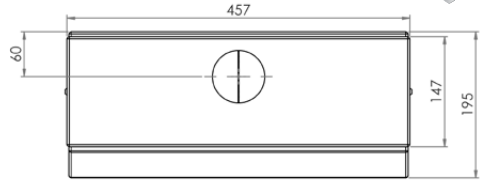

Plumbing & Sanitary

Stainless Steel Disabled Compliant Dual Flush Cistern

AB-CIS-DCDF (BOTTOM ENTRY)

- AS1428 compliant
- Water saving half flush feature
- Adjustable inlet and outlet valves for setting the required flushing volume
- Constructed from high quality 1.2mm 304 grade stainless steel
- Reversible inlet valve - suits left or right
- 50mm BSP outlet

Top

Front

Side

The Urinal Shop

Sydney - Head Office
1800 URINAL (874625)
(02) 9863 0968
info@theurinalshop.com.au