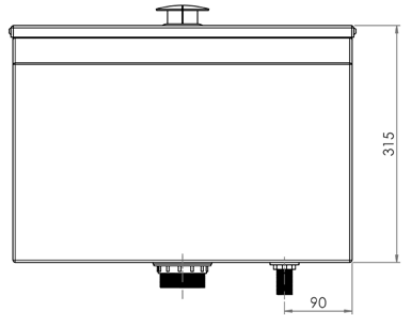

Plumbing & Sanitary

Stainless Steel Disabled Compliant Dual Flush Cistern

AB-CIS-DCDF (BOTTOM ENTRY)

- AS1428 compliant
- Water saving half flush feature
- Adjustable inlet and outlet valves for setting the required flushing volume
- Constructed from high quality 1.2mm 304 grade stainless steel
- Reversible inlet valve - suits left or right
- 50mm BSP outlet

Front

Side

The Urinal Shop

Sydney - Head Office
1800 URINAL (874625)
(02) 9863 0968
info@theurinalshop.com.au