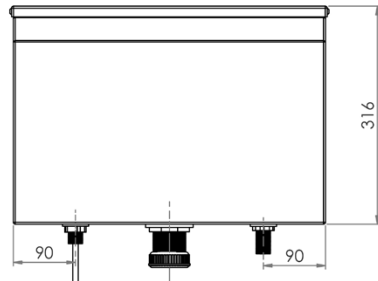

Plumbing & Sanitary

Stainless Steel Pull Chain Cistern

AB-CIS-PC (BOTTOM ENTRY)

- Assembled with high quality adjustable inlet and outlet valves
- Constructed from high quality 1.2mm 304 grade stainless steel
- Reversible inlet valve - suits left or right
- 50mm BSP outlet - Use URNNW-2 to reduce the outlet to suit 20mm or 25mm sparge pipes

P-PCIS-CHAIN

- Chain and Toggle to Suit Pull Chain Valve. 304 Grade S/S

Front

Refer to warranty for exclusions.