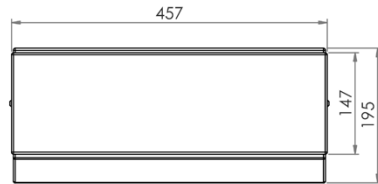

Plumbing & Sanitary

Stainless Steel Pull Chain Cistern

AB-CIS-PC (BOTTOM ENTRY)

- Assembled with high quality adjustable inlet and outlet valves
- Constructed from high quality 1.2mm 304 grade stainless steel
- Reversible inlet valve - suits left or right
- 50mm BSP outlet - Use URNNW-2 to reduce the outlet to suit 20mm or 25mm sparge pipes

P-PCIS-CHAIN

- Chain and Toggle to Suit Pull Chain Valve. 304 Grade S/S

Top

Refer to warranty for exclusions.