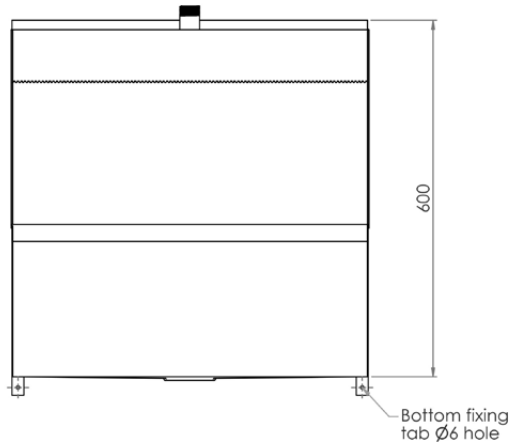

## Standard Wall Hung Urinal - Off The Shelf

M-SWHUR-600C

M-SWHUR-900C

M-SWHUR-1200C

M-SWHUR-1500C

M-SWHUR-1800C

M-SWHUR-2400C

- Constructed from 1.2mm 304 grade stainless steel
- Centre outlet
- Available in 600mm, 900mm, 1200mm, 1500mm, 1800mm and 2400mm
- Centre 25mm male BSP top inlet (2400mm has two top inlets which are 600mm in from ends)

Front

Side

Optional Top Inlet Accessories Kit  
M-WHURACCKIT  
Includes pull chain cistern, sparge adaptor, flush pipe, nut and washer and domed grate

Suggested mounting height from floor level to front rim: