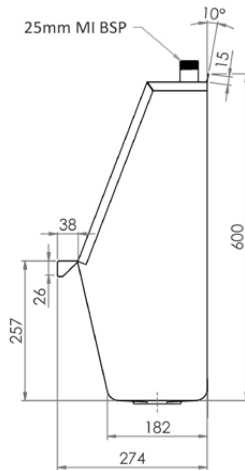

## Standard Wall Hung Urinal - Off The Shelf

M-SWHUR-600C

M-SWHUR-900C

M-SWHUR-1200C

M-SWHUR-1500C

M-SWHUR-1800C

M-SWHUR-2400C

- Constructed from 1.2mm 304 grade stainless steel
- Centre outlet
- Available in 600mm, 900mm, 1200mm, 1500mm, 1800mm and 2400mm
- Centre 25mm male BSP top inlet (2400mm has two top inlets which are 600mm in from ends)

Front

Side

Optional Top Inlet Accessories Kit  
M-WHURACCKIT  
Includes pull chain cistern, sparge adaptor, flush pipe, nut and washer and domed grate

Suggested mounting height from floor level to front rim:

Adults - 610mm

Children - 510mm

**The Urinal Shop**

Sydney - Head Office  
1800 URINAL (874625)  
(02) 9863 0968  
info@theurinalshop.com.au