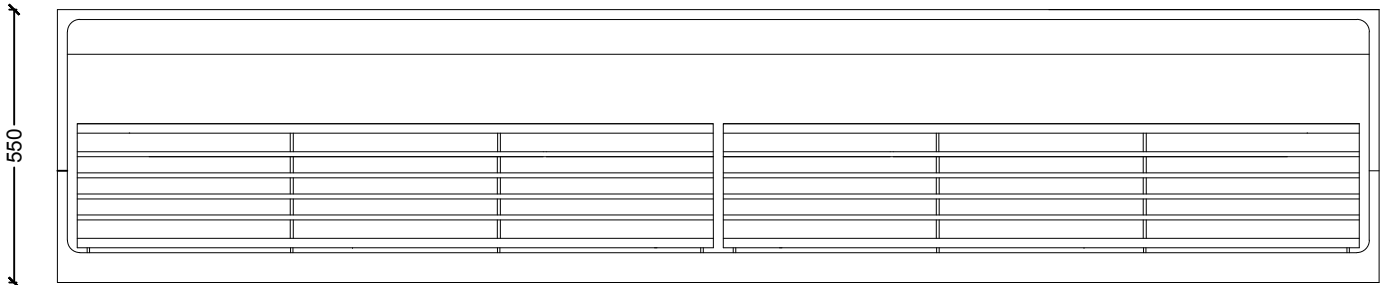

# Delux Wide Trough Urinal

Product Code : ESSWTU

Material : Commercial grade 304 1.2mm thick

Site Joins available on request

**Optional:**

- 120mm Front Step
- Finished end panels