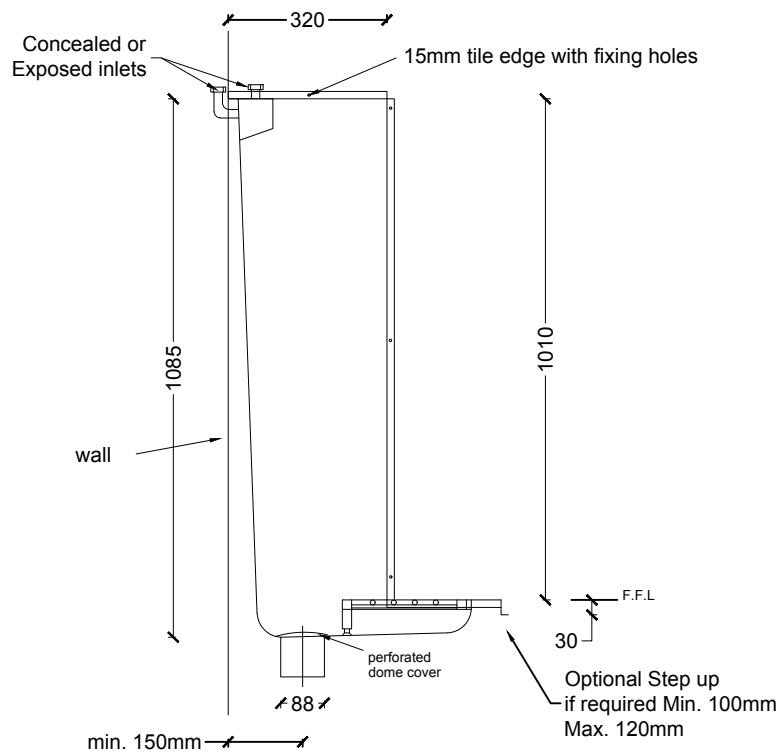

# Delux Wide Trough Urinal

Product Code : ESSWTU

Material : Commercial grade 304 1.2mm thick

Site Joins available on request

**Optional:**

- 120mm Front Step
- Finished end panels