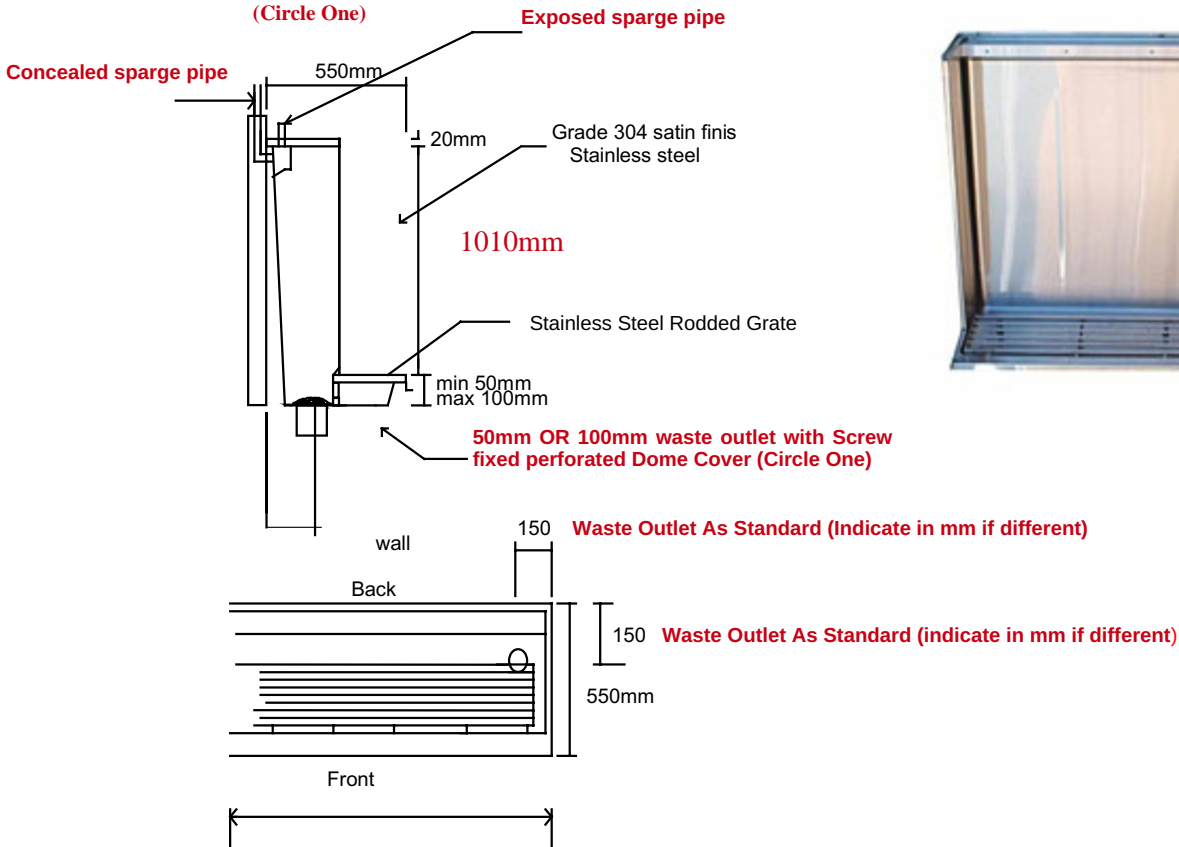

The Urinal Shop

P: 02 9863 0968
F: 02 9863 8569
sales@theurinalshop.com.au
theurinalshop.com.au

Your one stop shop for anything to do with urinals and their accessories

Wide Trough Urinal Order Sheet

Length made to customers requirements (Please indicate in mm)

One Flush Pipe Inlet for urinal up to 2100mm (Please indicate if not standard)

Inlet size (Please indicate in mm) Standard is 25mm

Floor Mount or Recessed (Circle One)

_____

Approval for Manufacture

Name and Signature:

Date: